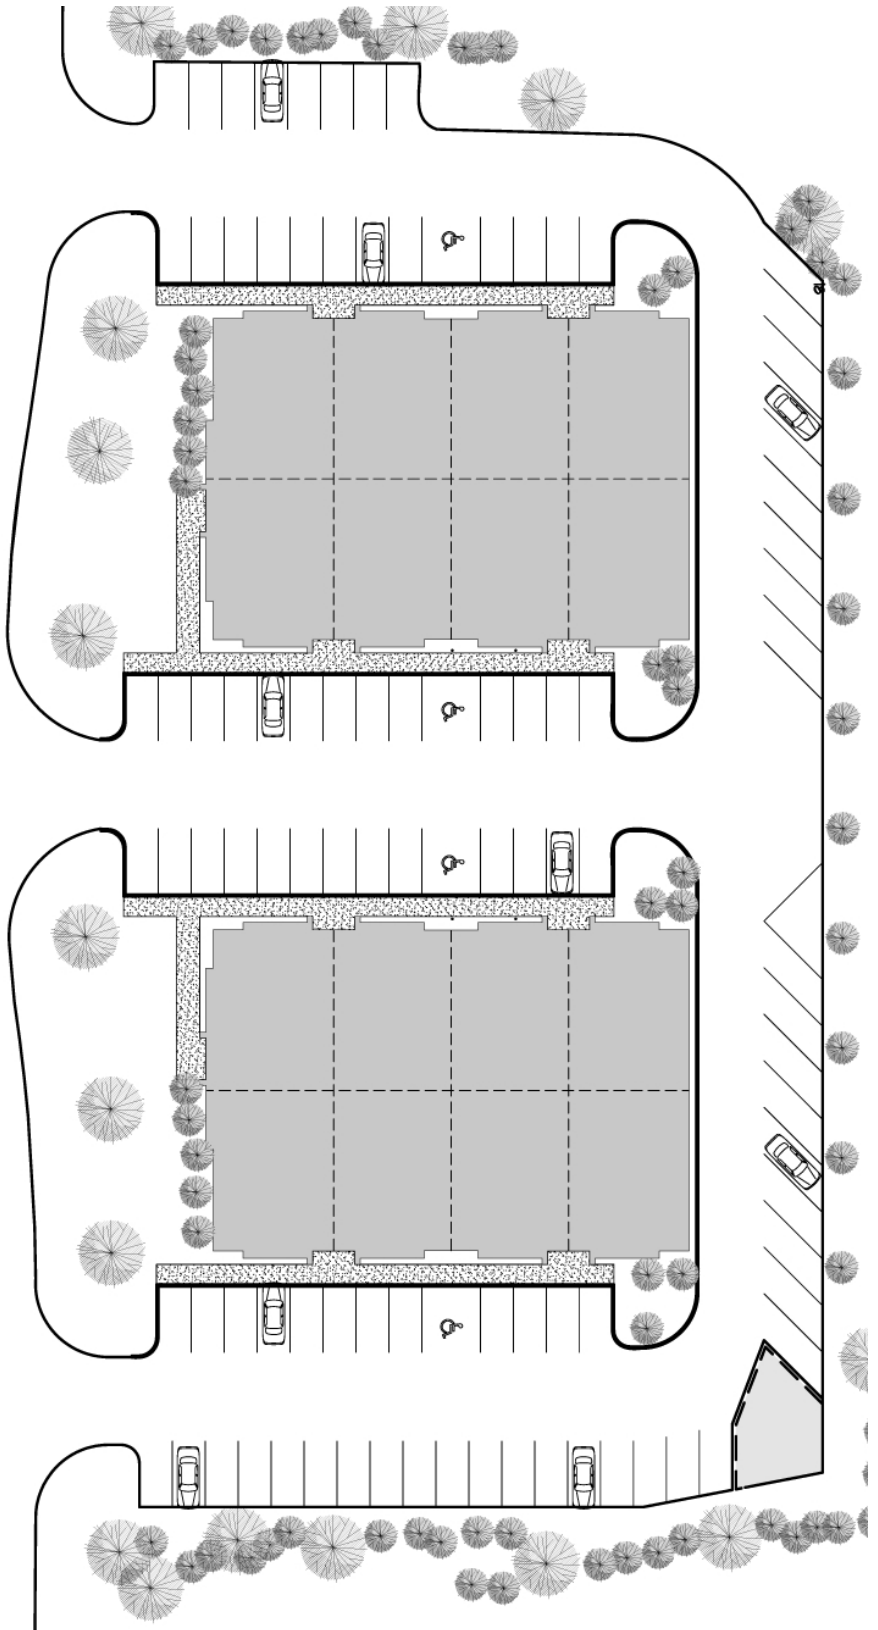

SITE PLAN

DEERPOINT DRIVE

 TERRA ARCHITECTURE	HAINESVILLE PROFESSIONAL CENTER HAINESVILLE, ILLINOIS PROPOSED SITE PLAN	
	DATE: _____ PROJ: 7294 SHEET: _____	2023 - Terra Architecture, Inc. ©

Ph: 847.996.1071 Fax: 847.557.3907