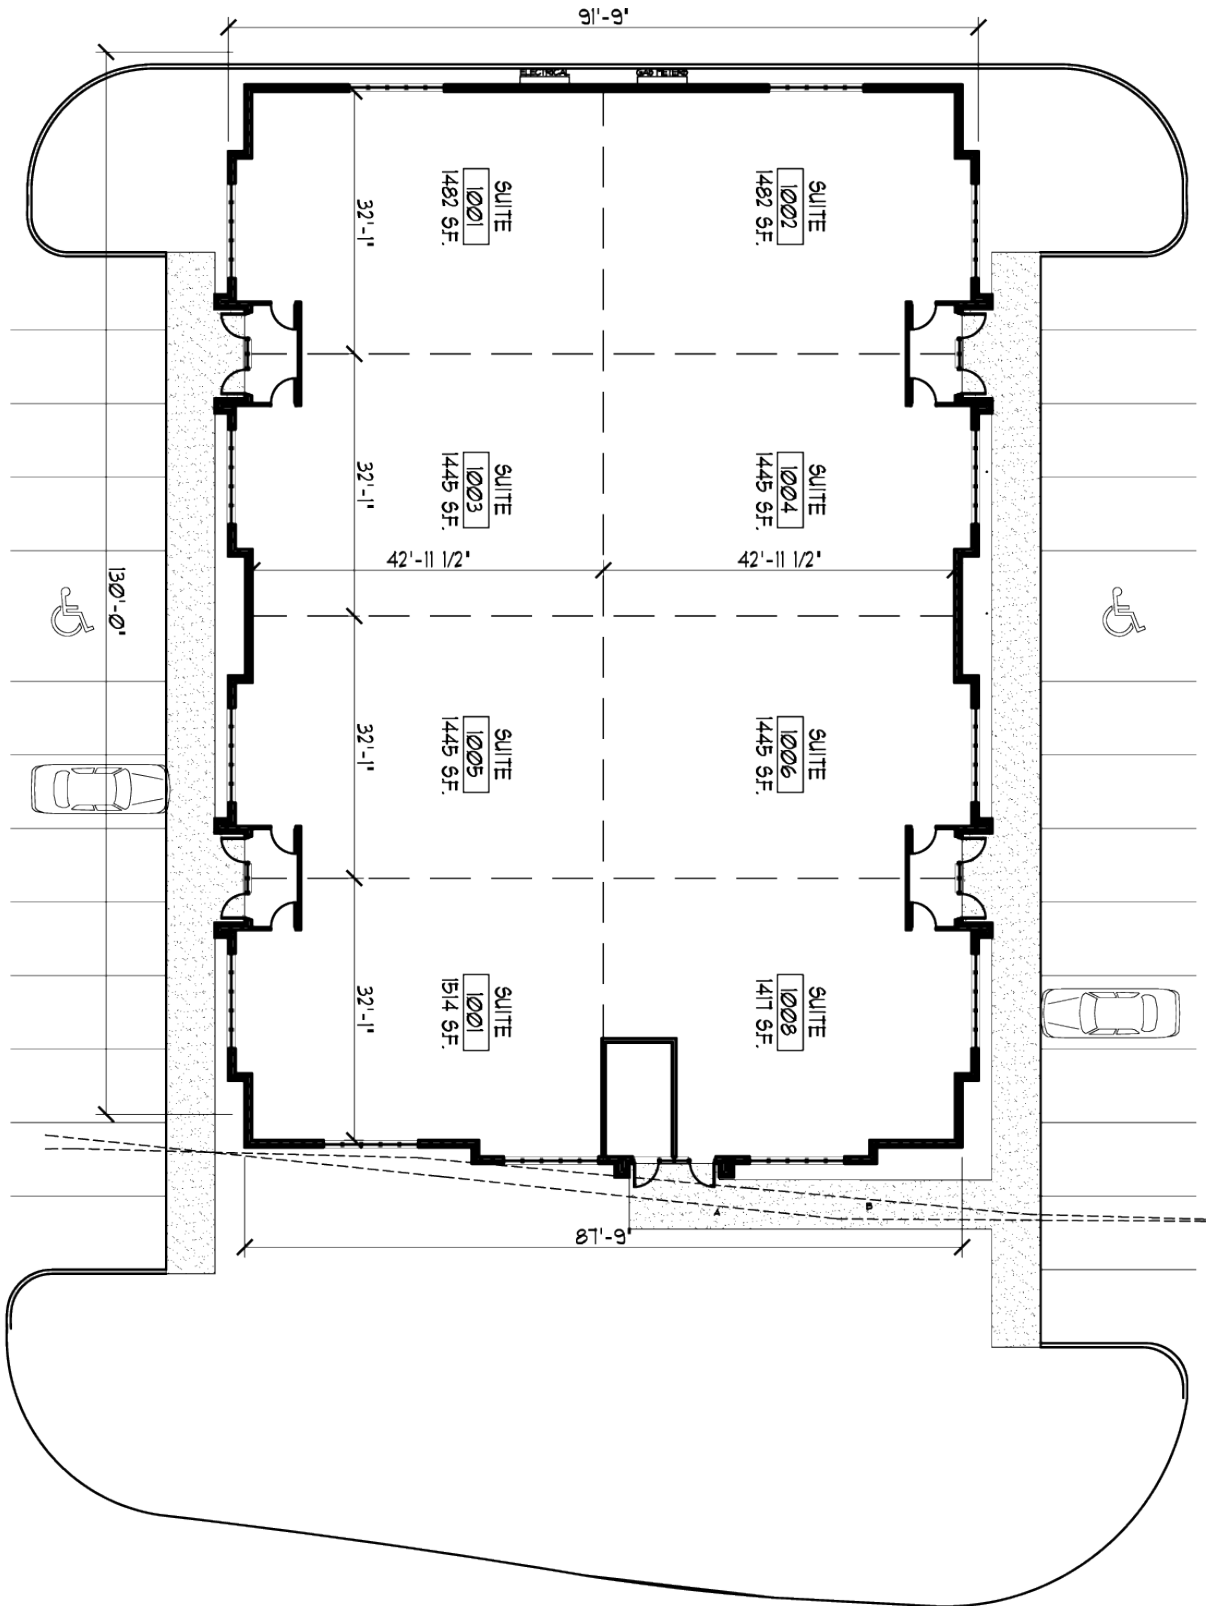

# UNIT LAYOUT

 <p><b>TERRA</b> ARCHITECTURE</p> <p>PH: 847.996.1071 FX: 847.557.3907</p>	<p>HAINESVILLE PROFESSIONAL CENTER HAINESVILLE, IL</p>	
	<p>DATE: 12/20/2017</p> <p>TIME: 10:30 AM</p> <p>SHEET: 7294</p>	